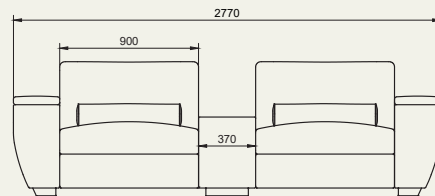

MILANO SOFA - BESPOKE SIZES

ORIGINAL DIMENSIONS (MM)

Seat width: 980
Armrest length: 1300

BESPOKE DIMENSIONS (MM)

BESPOKE 1

Seat width: 980
Armrest length: 1150

BESPOKE 2

Seat width: 900
Armrest length: 1300

BESPOKE 3

Seat width: 900
Armrest length: 1150

BESPOKE 4

Seat width: 830
Armrest length: 1300

BESPOKE 5

Seat width: 830
Armrest length: 1150

BESPOKE 6

Seat width: 750
Armrest length: 1300

BESPOKE 7

Seat width: 750
Armrest length: 1150

BESPOKE 8

Seat width: 640
Armrest length: 1300

BESPOKE 9

Seat width: 640
Armrest length: 1150