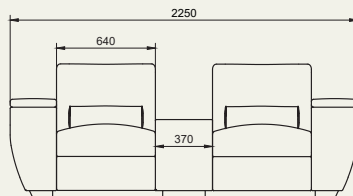

MILANO SOFA - BESPOKE SIZES

ORIGINAL DIMENSIONS (MM)

Seat width: 980
Armrest length: 1300

BESPOKE DIMENSIONS (MM)

BESPOKE 1

Seat width: 980
Armrest length: 1150

BESPOKE 2

Seat width: 900
Armrest length: 1300

BESPOKE 3

Seat width: 900
Armrest length: 1150

BESPOKE 4

Seat width: 830
Armrest length: 1300

BESPOKE 5

Seat width: 830
Armrest length: 1150

BESPOKE 6

Seat width: 750
Armrest length: 1300

BESPOKE 7

Seat width: 750
Armrest length: 1150

BESPOKE 8

Seat width: 640
Armrest length: 1300

BESPOKE 9

Seat width: 640
Armrest length: 1150