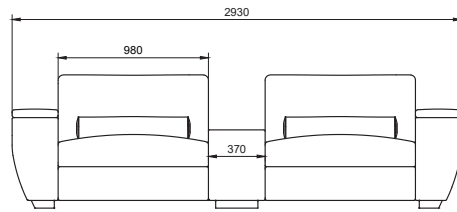

MILANO SOFA - BESPOKE SIZES

ORIGINAL DIMENSIONS (MM)

Seat width: 980
Armrest length: 1300

BESPOKE DIMENSIONS (MM)

BESPOKE 1

Seat width: 980
Armrest length: 1150

BESPOKE 2

Seat width: 900
Armrest length: 1300

BESPOKE 3

Seat width: 900
Armrest length: 1150

BESPOKE 4

Seat width: 830
Armrest length: 1300

BESPOKE 5

Seat width: 830
Armrest length: 1150

BESPOKE 6

Seat width: 750
Armrest length: 1300

BESPOKE 7

Seat width: 750
Armrest length: 1150

BESPOKE 8

Seat width: 640
Armrest length: 1300

BESPOKE 9

Seat width: 640
Armrest length: 1150