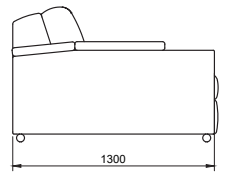

MILANO SOFA - BESPOKE SIZES

ORIGINAL DIMENSIONS (MM)

Seat width: 980
Armrest length: 1300

BESPOKE DIMENSIONS (MM)

BESPOKE 1

Seat width: 980
Armrest length: 1150

BESPOKE 2

Seat width: 900
Armrest length: 1300

BESPOKE 3

Seat width: 900
Armrest length: 1150

BESPOKE 4

Seat width: 830
Armrest length: 1300

BESPOKE 5

Seat width: 830
Armrest length: 1150

BESPOKE 6

Seat width: 750
Armrest length: 1300

BESPOKE 7

Seat width: 750
Armrest length: 1150

BESPOKE 8

Seat width: 640
Armrest length: 1300

BESPOKE 9

Seat width: 640
Armrest length: 1150