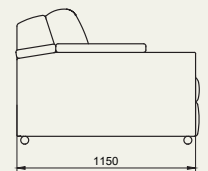

MILANO SOFA - BESPOKE SIZES

ORIGINAL DIMENSIONS (MM)

Seat width: 980
Armrest length: 1300

BESPOKE DIMENSIONS (MM)

BESPOKE 1

Seat width: 980
Armrest length: 1150

BESPOKE 2

Seat width: 900
Armrest length: 1300

BESPOKE 3

Seat width: 900
Armrest length: 1150

BESPOKE 4

Seat width: 830
Armrest length: 1300

BESPOKE 5

Seat width: 830
Armrest length: 1150

BESPOKE 6

Seat width: 750
Armrest length: 1300

BESPOKE 7

Seat width: 750
Armrest length: 1150

BESPOKE 8

Seat width: 640
Armrest length: 1300

BESPOKE 9

Seat width: 640
Armrest length: 1150