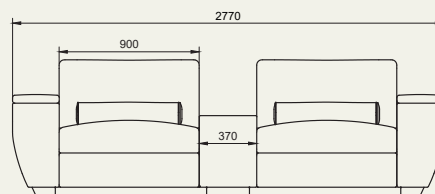

MILANO SOFA - BESPOKE SIZES

ORIGINAL DIMENSIONS (MM)

Seat width: 980
Armrest length: 1300

BESPOKE DIMENSIONS (MM)

BESPOKE 1

Seat width: 980
Armrest length: 1150

BESPOKE 2

Seat width: 900
Armrest length: 1300

BESPOKE 3

Seat width: 900
Armrest length: 1150

BESPOKE 4

Seat width: 830
Armrest length: 1300

BESPOKE 5

Seat width: 830
Armrest length: 1150

BESPOKE 6

Seat width: 750
Armrest length: 1300

BESPOKE 7

Seat width: 750
Armrest length: 1150

BESPOKE 8

Seat width: 640
Armrest length: 1300

BESPOKE 9

Seat width: 640
Armrest length: 1150