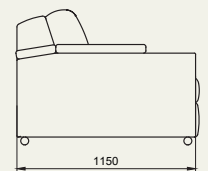

MILANO SOFA - BESPOKE SIZES

ORIGINAL DIMENSIONS (MM)

Seat width: 980
Armrest length: 1300

BESPOKE DIMENSIONS (MM)

BESPOKE 1

Seat width: 980
Armrest length: 1150

BESPOKE 2

Seat width: 900
Armrest length: 1300

BESPOKE 3

Seat width: 900
Armrest length: 1150

BESPOKE 4

Seat width: 830
Armrest length: 1300

BESPOKE 5

Seat width: 830
Armrest length: 1150

BESPOKE 6

Seat width: 750
Armrest length: 1300

BESPOKE 7

Seat width: 750
Armrest length: 1150

BESPOKE 8

Seat width: 640
Armrest length: 1300

BESPOKE 9

Seat width: 640
Armrest length: 1150