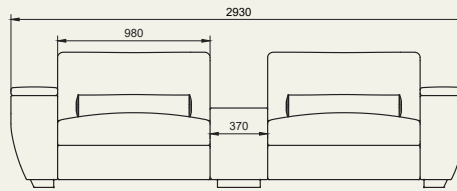

MILANO SOFA - BESPOKE SIZES

ORIGINAL DIMENSIONS (MM)

Seat width: 980
Armrest length: 1300

BESPOKE DIMENSIONS (MM)

BESPOKE 1

Seat width: 980
Armrest length: 1150

BESPOKE 2

Seat width: 900
Armrest length: 1300

BESPOKE 3

Seat width: 900
Armrest length: 1150

BESPOKE 4

Seat width: 830
Armrest length: 1300

BESPOKE 5

Seat width: 830
Armrest length: 1150

BESPOKE 6

Seat width: 750
Armrest length: 1300

BESPOKE 7

Seat width: 750
Armrest length: 1150

BESPOKE 8

Seat width: 640
Armrest length: 1300

BESPOKE 9

Seat width: 640
Armrest length: 1150