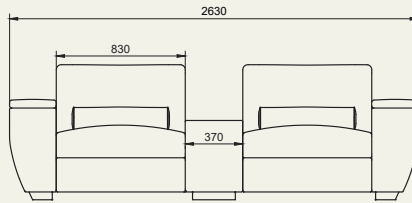

MILANO SOFA - BESPOKE SIZES

ORIGINAL DIMENSIONS (MM)

Seat width: 980
Armrest length: 1300

BESPOKE DIMENSIONS (MM)

BESPOKE 1

Seat width: 980
Armrest length: 1150

BESPOKE 2

Seat width: 900
Armrest length: 1300

BESPOKE 3

Seat width: 900
Armrest length: 1150

BESPOKE 4

Seat width: 830
Armrest length: 1300

BESPOKE 5

Seat width: 830
Armrest length: 1150

BESPOKE 6

Seat width: 750
Armrest length: 1300

BESPOKE 7

Seat width: 750
Armrest length: 1150

BESPOKE 8

Seat width: 640
Armrest length: 1300

BESPOKE 9

Seat width: 640
Armrest length: 1150