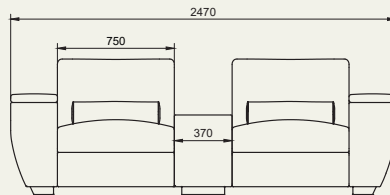

MILANO SOFA - BESPOKE SIZES

ORIGINAL DIMENSIONS (MM)

Seat width: 980
Armrest length: 1300

BESPOKE DIMENSIONS (MM)

BESPOKE 1

Seat width: 980
Armrest length: 1150

BESPOKE 2

Seat width: 900
Armrest length: 1300

BESPOKE 3

Seat width: 900
Armrest length: 1150

BESPOKE 4

Seat width: 830
Armrest length: 1300

BESPOKE 5

Seat width: 830
Armrest length: 1150

BESPOKE 6

Seat width: 750
Armrest length: 1300

BESPOKE 7

Seat width: 750
Armrest length: 1150

BESPOKE 8

Seat width: 640
Armrest length: 1300

BESPOKE 9

Seat width: 640
Armrest length: 1150