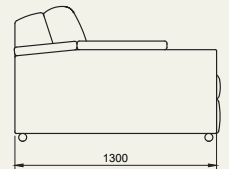

MILANO SOFA - BESPOKE SIZES

ORIGINAL DIMENSIONS (MM)

Seat width: 980
Armrest length: 1300

BESPOKE DIMENSIONS (MM)

BESPOKE 1

Seat width: 980
Armrest length: 1150

BESPOKE 2

Seat width: 900
Armrest length: 1300

BESPOKE 3

Seat width: 900
Armrest length: 1150

BESPOKE 4

Seat width: 830
Armrest length: 1300

BESPOKE 5

Seat width: 830
Armrest length: 1150

BESPOKE 6

Seat width: 750
Armrest length: 1300

BESPOKE 7

Seat width: 750
Armrest length: 1150

BESPOKE 8

Seat width: 640
Armrest length: 1300

BESPOKE 9

Seat width: 640
Armrest length: 1150