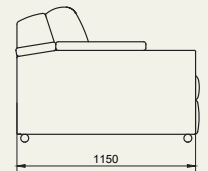

MILANO SOFA - BESPOKE SIZES

ORIGINAL DIMENSIONS (MM)

Seat width: 980
Armrest length: 1300

BESPOKE DIMENSIONS (MM)

BESPOKE 1

Seat width: 980
Armrest length: 1150

BESPOKE 2

Seat width: 900
Armrest length: 1300

BESPOKE 3

Seat width: 900
Armrest length: 1150

BESPOKE 4

Seat width: 830
Armrest length: 1300

BESPOKE 5

Seat width: 830
Armrest length: 1150

BESPOKE 6

Seat width: 750
Armrest length: 1300

BESPOKE 7

Seat width: 750
Armrest length: 1150

BESPOKE 8

Seat width: 640
Armrest length: 1300

BESPOKE 9

Seat width: 640
Armrest length: 1150