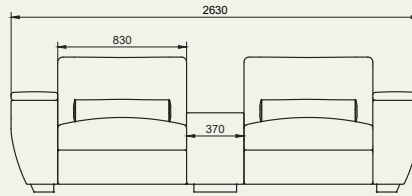

MILANO SOFA - BESPOKE SIZES

ORIGINAL DIMENSIONS (MM)

Seat width: 980
Armrest length: 1300

BESPOKE DIMENSIONS (MM)

BESPOKE 1

Seat width: 980
Armrest length: 1150

BESPOKE 2

Seat width: 900
Armrest length: 1300

BESPOKE 3

Seat width: 900
Armrest length: 1150

BESPOKE 4

Seat width: 830
Armrest length: 1300

BESPOKE 5

Seat width: 830
Armrest length: 1150

BESPOKE 6

Seat width: 750
Armrest length: 1300

BESPOKE 7

Seat width: 750
Armrest length: 1150

BESPOKE 8

Seat width: 640
Armrest length: 1300

BESPOKE 9

Seat width: 640
Armrest length: 1150