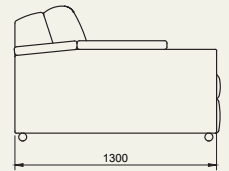

MILANO SOFA - BESPOKE SIZES

ORIGINAL DIMENSIONS (MM)

Seat width: 980
Armrest length: 1300

BESPOKE DIMENSIONS (MM)

BESPOKE 1

Seat width: 980
Armrest length: 1150

BESPOKE 2

Seat width: 900
Armrest length: 1300

BESPOKE 3

Seat width: 900
Armrest length: 1150

BESPOKE 4

Seat width: 830
Armrest length: 1300

BESPOKE 5

Seat width: 830
Armrest length: 1150

BESPOKE 6

Seat width: 750
Armrest length: 1300

BESPOKE 7

Seat width: 750
Armrest length: 1150

BESPOKE 8

Seat width: 640
Armrest length: 1300

BESPOKE 9

Seat width: 640
Armrest length: 1150