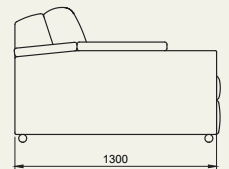

MILANO SOFA - BESPOKE SIZES

ORIGINAL DIMENSIONS (MM)

Seat width: 980
Armrest length: 1300

BESPOKE DIMENSIONS (MM)

BESPOKE 1

Seat width: 980
Armrest length: 1150

BESPOKE 2

Seat width: 900
Armrest length: 1300

BESPOKE 3

Seat width: 900
Armrest length: 1150

BESPOKE 4

Seat width: 830
Armrest length: 1300

BESPOKE 5

Seat width: 830
Armrest length: 1150

BESPOKE 6

Seat width: 750
Armrest length: 1300

BESPOKE 7

Seat width: 750
Armrest length: 1150

BESPOKE 8

Seat width: 640
Armrest length: 1300

BESPOKE 9

Seat width: 640
Armrest length: 1150