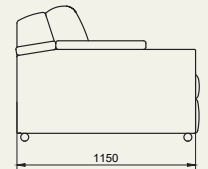

MILANO SOFA - BESPOKE SIZES

ORIGINAL DIMENSIONS (MM)

Seat width: 980
Armrest length: 1300

BESPOKE DIMENSIONS (MM)

BESPOKE 1

Seat width: 980
Armrest length: 1150

BESPOKE 2

Seat width: 900
Armrest length: 1300

BESPOKE 3

Seat width: 900
Armrest length: 1150

BESPOKE 4

Seat width: 830
Armrest length: 1300

BESPOKE 5

Seat width: 830
Armrest length: 1150

BESPOKE 6

Seat width: 750
Armrest length: 1300

BESPOKE 7

Seat width: 750
Armrest length: 1150

BESPOKE 8

Seat width: 640
Armrest length: 1300

BESPOKE 9

Seat width: 640
Armrest length: 1150