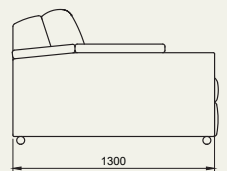

MILANO SOFA - BESPOKE SIZES

ORIGINAL DIMENSIONS (MM)

Seat width: 980
Armrest length: 1300

BESPOKE DIMENSIONS (MM)

BESPOKE 1

Seat width: 980
Armrest length: 1150

BESPOKE 2

Seat width: 900
Armrest length: 1300

BESPOKE 3

Seat width: 900
Armrest length: 1150

BESPOKE 4

Seat width: 830
Armrest length: 1300

BESPOKE 5

Seat width: 830
Armrest length: 1150

BESPOKE 6

Seat width: 750
Armrest length: 1300

BESPOKE 7

Seat width: 750
Armrest length: 1150

BESPOKE 8

Seat width: 640
Armrest length: 1300

BESPOKE 9

Seat width: 640
Armrest length: 1150