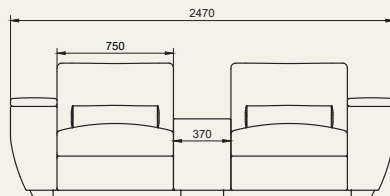

MILANO SOFA - BESPOKE SIZES

ORIGINAL DIMENSIONS (MM)

Seat width: 980
Armrest length: 1300

BESPOKE DIMENSIONS (MM)

BESPOKE 1

Seat width: 980
Armrest length: 1150

BESPOKE 2

Seat width: 900
Armrest length: 1300

BESPOKE 3

Seat width: 900
Armrest length: 1150

BESPOKE 4

Seat width: 830
Armrest length: 1300

BESPOKE 5

Seat width: 830
Armrest length: 1150

BESPOKE 6

Seat width: 750
Armrest length: 1300

BESPOKE 7

Seat width: 750
Armrest length: 1150

BESPOKE 8

Seat width: 640
Armrest length: 1300

BESPOKE 9

Seat width: 640
Armrest length: 1150